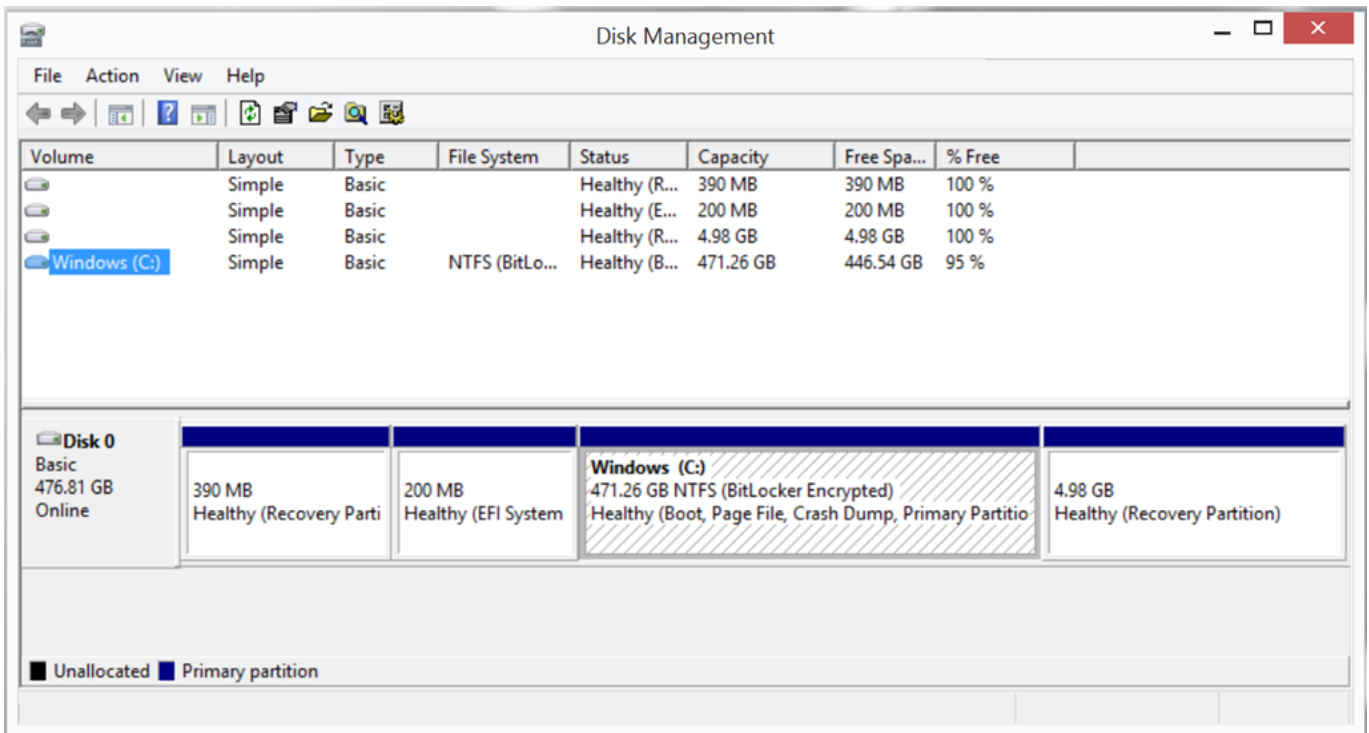

[Partition Windows 8.1](#)

[Partition Windows 8.1](#)

---

On Windows 8 operating system, you can change drive letter and paths anytime you like under Disk Management by following guide below: 1. Right click the .... 1 – Press the Windows + R keys and type diskmgmt.msc (or enter that command in the Search charm). or 2 – Type disk management in the .... Tip: You can also remove windows hard disk partition! Image-1. View and delete on Windows 8 partitions. △ Back to the top △. View and .... Steps to create new partition in Windows 8 or Windows 8.1. 1. Right-click on Computer icon and select Manage option. Select Manage. 2. Click .... Is there some reason you wanted to pre-partition the disk instead of having Windows automatically create the partitions for you?. According to .... Okay, I'm missing something. I have wiped my hard drive and I am installing Windows 8.1 Pro. Main reason is so I can partition my drive as GPT .... Learn how to reinstall or restore an HP computer with Windows 8 to an earlier ... The factory reset recreates the required Recover Partition (usually D:) and all .... EaseUS Partition Master VS Windows 8 Disk Management ... 1. Shrink partition to free up unallocated space: Right-click on a partition next to .... Hard drive partitioning can maximize the use of disk space, make it easy to classify files and documents quickly and keep your computer run smoothly. ... Three situations may force us to partition a hard drive in Windows 8 and 8.1. ... Partition a hard drive with Windows 8/8.1 Disk .... I have Windows 8.1 x64 on a USB 3.0 Silicon Power 64GB flash drive. ... Windows 8 has issues with installing on GPT partition tables when it doesn't boot with .... Unable to partition Windows 8.1 - C drive. Hi, I just bought surface pro 3 512GB and I would like to partition the C drive. I have tried to use disk .... The official way of mounting the EFI partition is mountvol b: /s. where b: is a drive letter of your choosing. You can remove the mapping with: mountvol b: /d.. Creating a hard-disk partition in Windows 8 is a simple process. ... For example, if you want to create a 1-gigabyte partition, enter 1,000 megabytes in the text box .... 1. Free space on system partition becomes less and less after installing more and more programs or Windows .... Start the Windows 8/8.1 Clean Install. Once you are absolutely positive that everything on the primary hard drive partition you're about to install Windows 8 on, .... Partitioning can also let you create additional boot drives for the purposes of using more than one operating .... Shrink Volume in Microsoft Windows 8/8.1 with CMD, Disk Management or AOMEI Partition Assistant to get some free space for other purposes, like extend .... Steps to create a partition on Windows 8 computer: Step 1: Open Desktop from the Start menu. You can find Desktop on the left of the Start menu, and then open .... You can choose one way you like to open Windows 8.1 partition manager. Way 1. Access Disk Management from Computer Icon on Desktop.. Partitioning your hard drive on a computer that operates under Microsoft's Windows 8 or the updated Windows 8.1 isn't something you should ... ac183ee3ff